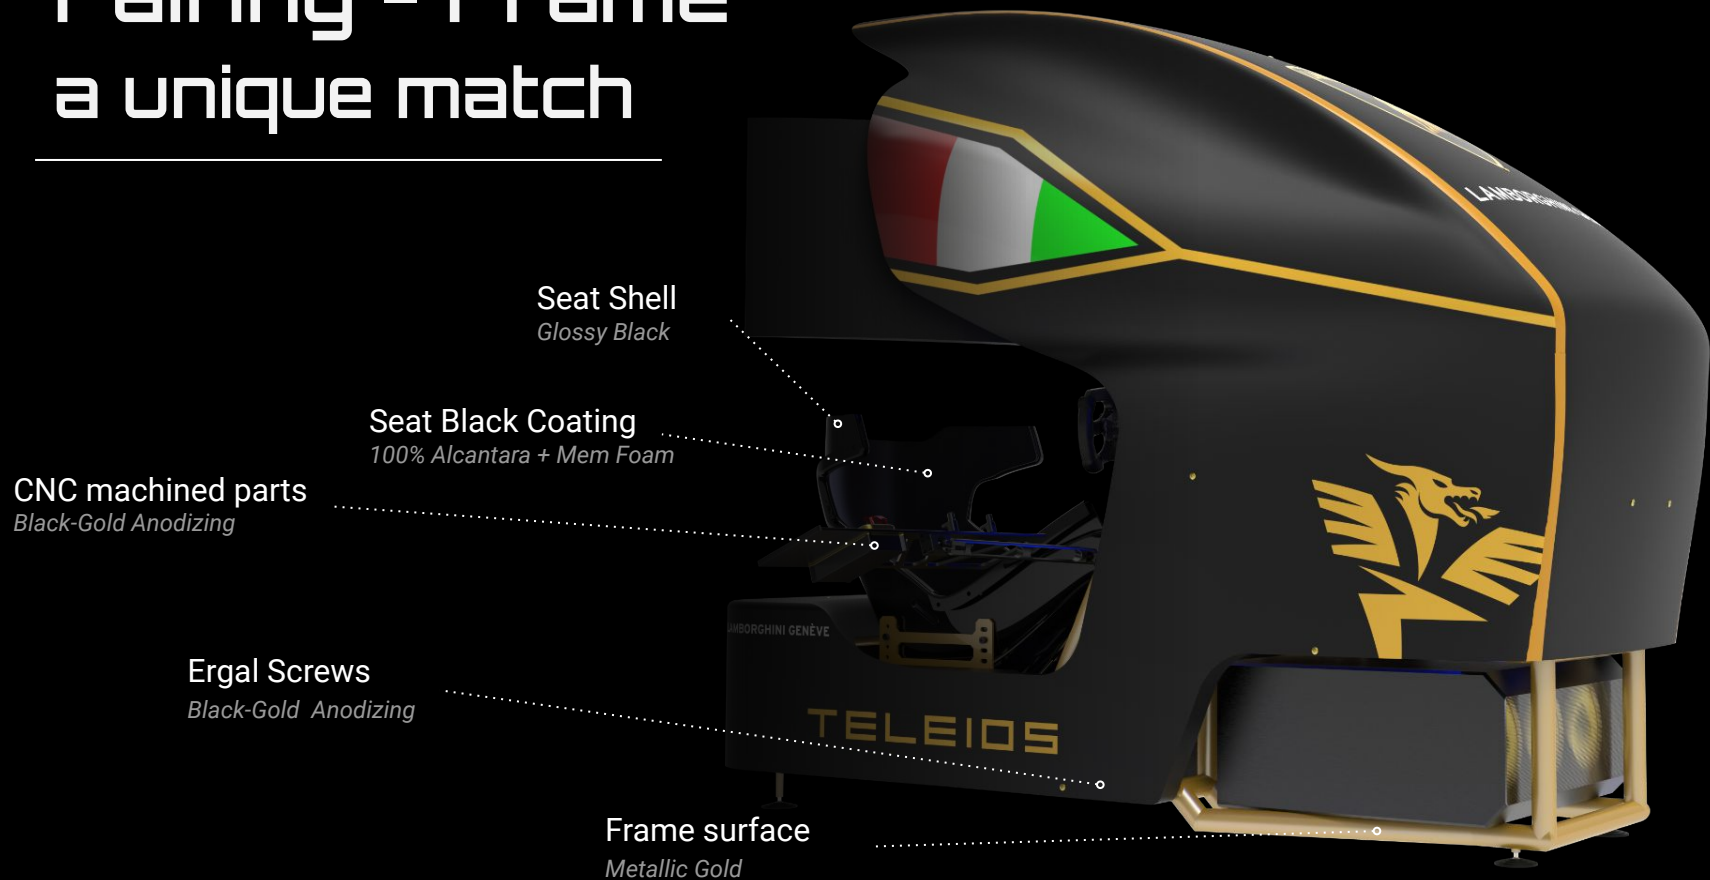

The best options to meet your NEEDS

- Wheel Base *Fanatec* *DD1*
- Steering Wheel *Fanatec* *F1*
- Pedals *Teleios* *E-Sport*
- Air Ventilation *Teleios Turbo* *Black out - Yellow in*
- Triple monitor *MSI* *G27 C4*
- 4th Monitor *MSI* *G241C*
- PC *3070 PRO* *H500M - Custom*
- Audio System *Logi THX 5.1* *1000 W 3D audio*

A Tailored 1/1 graphic Design

Italy flag

Lamborghini Genève
logo

Teleios logo

Fairing - Frame a unique match

Your SET-UP

RGB inner lights

Blue static + rgb effects

Driver Ventilation

*Teleios Turbo, black Anodized air
Vents, Black out/Yellow in pipes*

Control Panel & keyboard support

Magnetic fast-release keyboard

Teleios E-Sport pedals

Black Matte anodized

Main & Kill Switch

Black-Red anodized

Lower Shell

Fiberglass - Matte Black

Your SET-UP

Telemetry Monitor
MSI G241C

Inner Shell
Black Flocking

Gaming monitors
Triple MSI G27C4

Wheel Bundle
Fanatec Formula V2 + Fanatec DD1