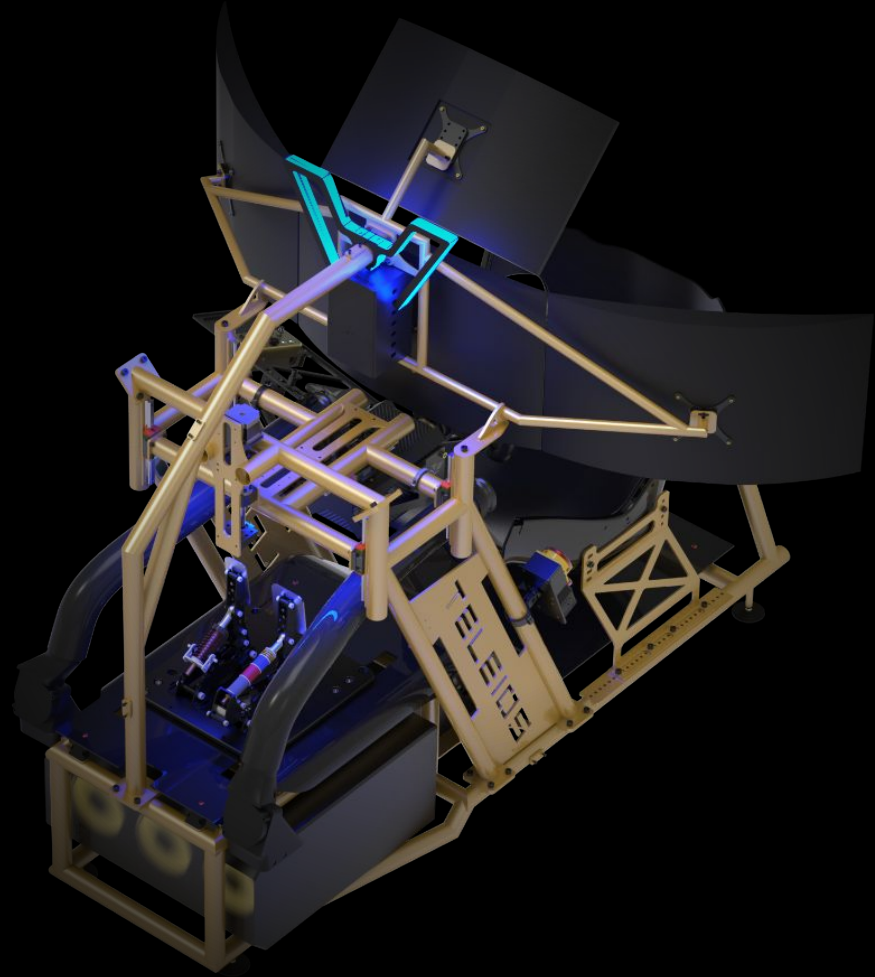

A Tailored 1/1 graphic Design

Italy flag

Lamborghini Genève
logo

Teleios logo

Fairing - Frame a unique match

Your SET-UP

RGB inner lights

Blue static + rgb effects

Driver Ventilation

*Teleios Turbo, black Anodized air
Vents, Black out/Yellow in pipes*

Control Panel & keyboard support

Magnetic fast-release keyboard

Teleios E-Sport pedals

Black Matte anodized

Main & Kill Switch

Black-Red anodized

Lower Shell

Fiberglass - Matte Black

Your SET-UP

Telemetry Monitor
MSI G241C

Inner Shell
Black Flocking

Gaming monitors
Triple MSI G27C4

Wheel Bundle
Fanatec Formula V2 + Fanatec DD1

TELEIOS

Photo Gallery

TELEIOS

888

TELEIOS

*Drive to WIN,
Drive TELEIOS*