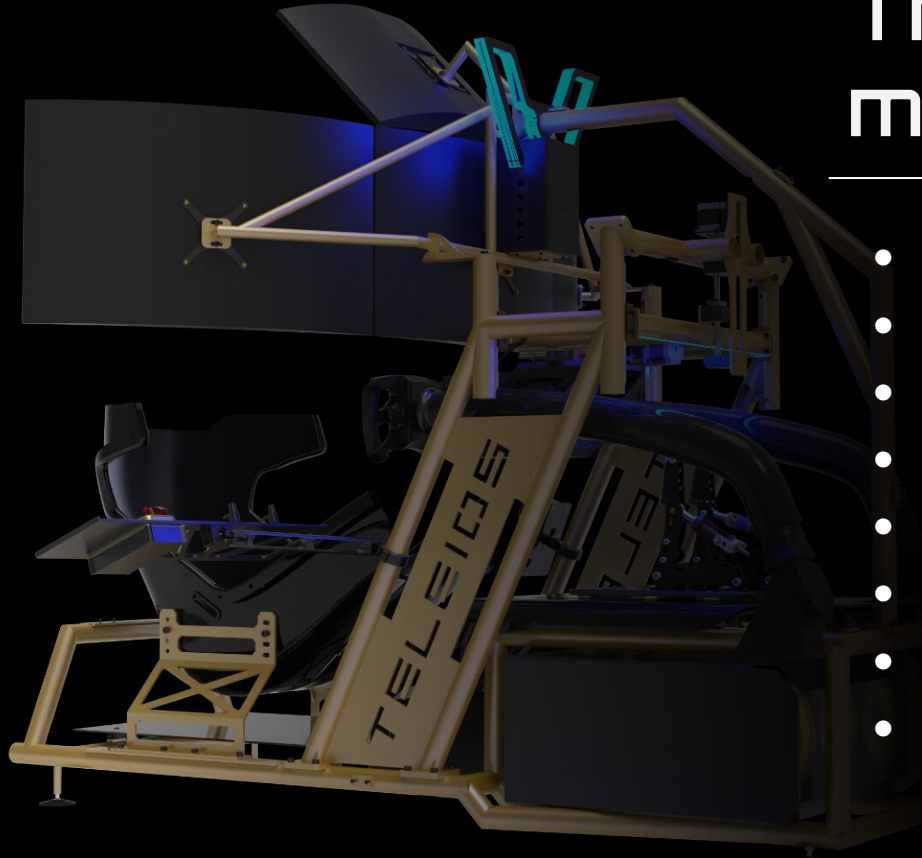

Lamborghini
Genève
PERSONAL BOOK

A unique DESIGN thoughted FOR YOU

- Frame *HO - PRO* *Metallic Gold*
- Brackets *Complete set* *Black Anodizing*
- RGB *Inner lights* *Custom Effects*
- 3DP Parts *-* *Matte Black*
- Ergal screws *Anodized* *Black/Gold*
- SHELL *Fiberglass* *Custom Wrap*
- Inner SHELL *Flocking* *Black*
- Seat shell *MK8 - L size* *Glossy Black*
- Seat Inner *Memory Foam* *Full Black Alcantara*

The best options to meet your NEEDS

- Wheel Base *Fanatec* *DD1*
- Steering Wheel *Fanatec* *F1*
- Pedals *Teleios* *E-Sport*
- Air Ventilation *Teleios Turbo* *Black out - Yellow in*
- Triple monitor *MSI* *G27 C4*
- 4th Monitor *MSI* *G241C*
- PC *3070 PRO* *H500M - Custom*
- Audio System *Logi THX 5.1* *1000 W 3D audio*

A Tailored 1/1 graphic Design

Italy flag

Lamborghini Genève
logo

Teleios logo

Fairing - Frame a unique match

Your SET-UP

RGB inner lights

Blue static + rgb effects

Driver Ventilation

*Teleios Turbo, black Anodized air
Vents, Black out/Yellow in pipes*

Control Panel & keyboard support

Magnetic fast-release keyboard

Teleios E-Sport pedals

Black Matte anodized

Main & Kill Switch