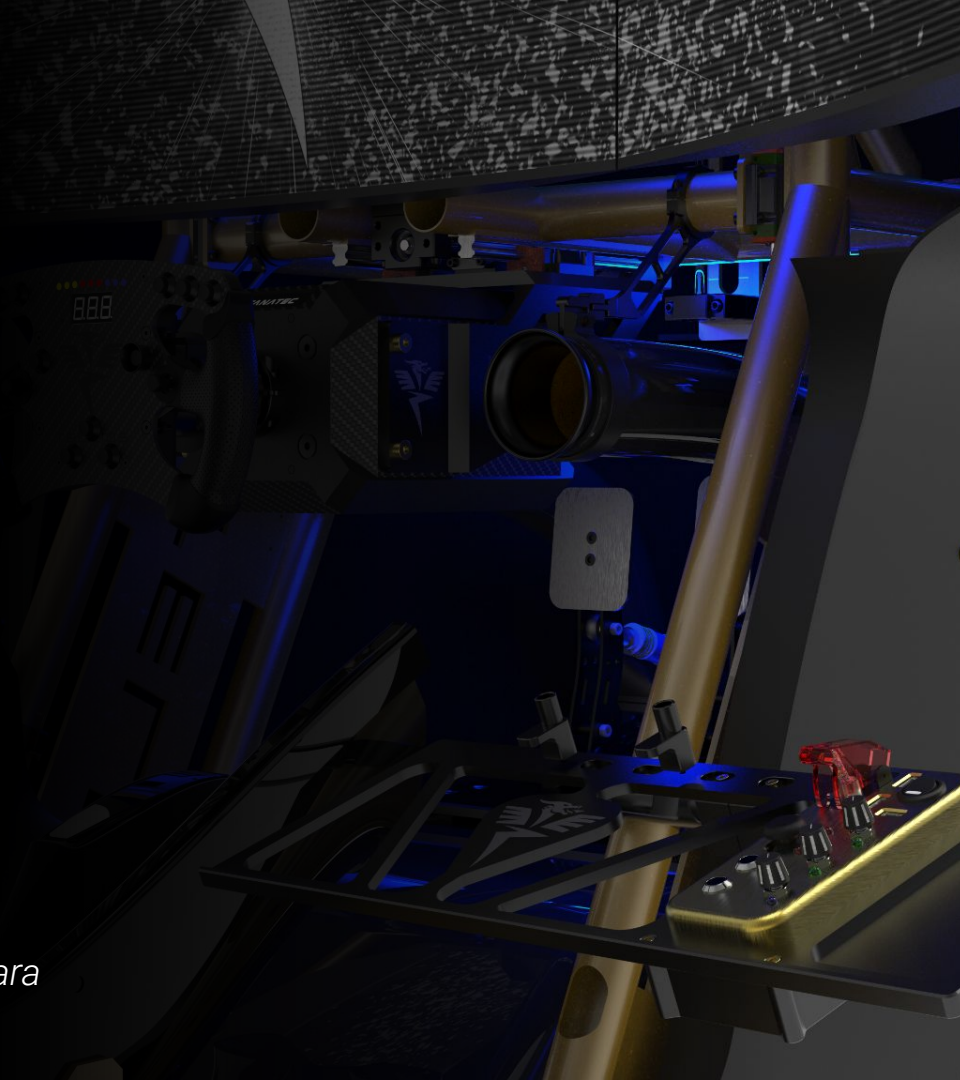

Lamborghini
Genève
PERSONAL BOOK

A unique DESIGN thoughted FOR YOU

- Frame *HO - PRO* *Metallic Gold*
- Brackets *Complete set* *Black Anodizing*
- RGB *Inner lights* *Custom Effects*
- 3DP Parts *-* *Matte Black*
- Ergal screws *Anodized* *Black/Gold*
- SHELL *Fiberglass* *Custom Wrap*
- Inner SHELL *Flocking* *Black*
- Seat shell *MK8 - L size* *Glossy Black*
- Seat Inner *Memory Foam* *Full Black Alcantara*

The best options to meet your NEEDS

- Wheel Base *Fanatec* *DD1*
- Steering Wheel *Fanatec* *F1*
- Pedals *Teleios* *E-Sport*
- Air Ventilation *Teleios Turbo* *Black out - Yellow in*
- Triple monitor *MSI* *G27 C4*
- 4th Monitor *MSI* *G241C*
- PC *3070 PRO* *H500M - Custom*
- Audio System *Logi THX 5.1* *1000 W 3D audio*

A Tailored 1/1 graphic Design

Italy flag

Lamborghini Genève
logo

Teleios logo

Fairing - Frame a unique match

Your SET-UP

RGB inner lights

Blue static + rgb effects

Driver Ventilation

*Teleios Turbo, black Anodized air
Vents, Black out/Yellow in pipes*

Control Panel & keyboard support

Magnetic fast-release keyboard

Teleios E-Sport pedals

Black Matte anodized

Main & Kill Switch