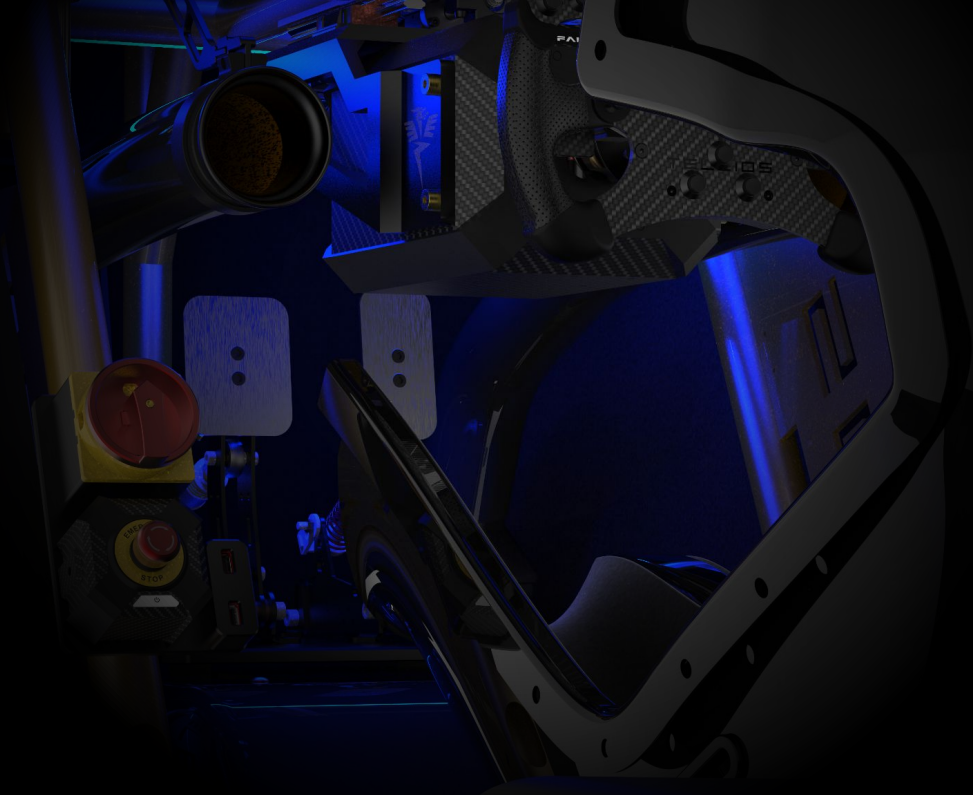

Photo Gallery